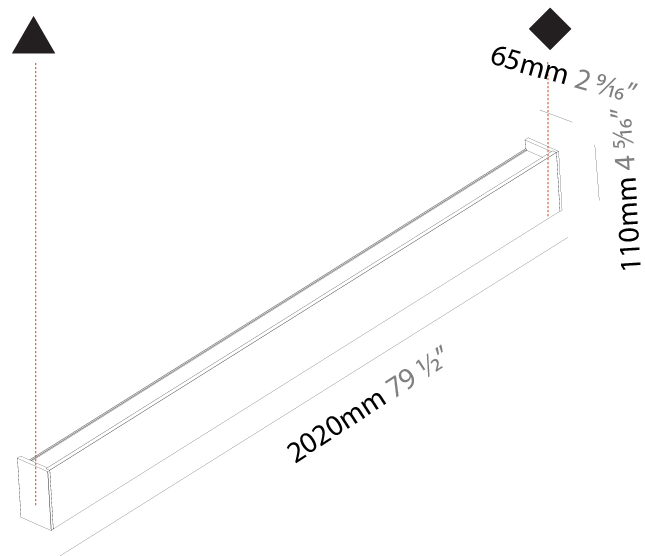

1. To build a product code in our configurator select the specify button on the base model # product page
2. To build a manual product code on this datasheet choose from the options listed below in blue font and add the suffix to the base model #

GENERAL

Series: Never Ending
Partner: Prolicht
Division: Architectural
Installation: Surface
Product Type: Linear Profiles
Mounting Location: Wall
Light Distribution: Direct / Indirect

PHYSICAL

Shape: Rectangle
Length (mm): 2020
Length (in): 79 1/2
Height (mm): 110
Depth (mm): 65
Height (in): 4 5/16
Depth (in): 4 5/16
Weight (kg): 7.2
Weight (lbs): 15.87
Diffuser: PMMA - Opal
Fixture Finish: [ANA / SSR / BKV / CWI / CRY / HAB / MSR / UFT / ITA / RUA / OGR / FTG / MYG / RWR / LOD / PUS / FRO / FUP / KIA / POP / BLS / SPG / MEY / GOH / CHC / COM / ABZ / JAG / OBR / MOS / ROR](#)
Fixture Material: Extruded Aluminum

ELECTRICAL

Lamp Type: LED (Zhaga Standard)
Input Wattage (W): 35
Total Output Wattage (W): 28 / 25.9 (3500K)
Dimming: [Non-Dimming / Phase Dimming (120Vac only) / 0-10V Dimming](#)
Driver Included: Yes
Driver Location: Integrated
Driver Type: Constant Current - 120 / 277Vac
Driver Class: Class 2
Input Voltage (V): 120 - 277
Constant Current (MA): 350 / 875 (3500K)

LED

Color Temperature (°K): [3000 / 3500 / 4000](#)
Max. Delivered Lumen (lm): 2140 / 2215 / 2260
CRI: >80 CRI
Lamp Life (hrs): 50000

OPTICAL

RATINGS AND CERTIFICATIONS

Certified By: Certified for North American Standards
IP rating: IP20