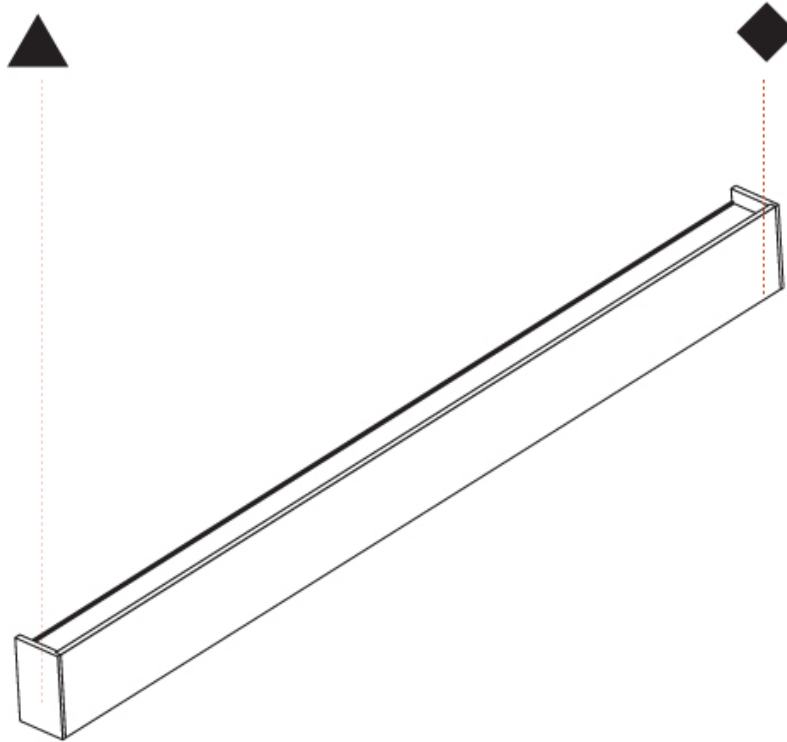

A33285-

PROJECT _____

TYPE _____

SPECIFIER _____

QUANTITY _____

DATE _____

NEVER ENDING COLOR FINISH CHART

PROJECT	
TYPE	
SPECIFIER	
QUANTITY	
DATE	