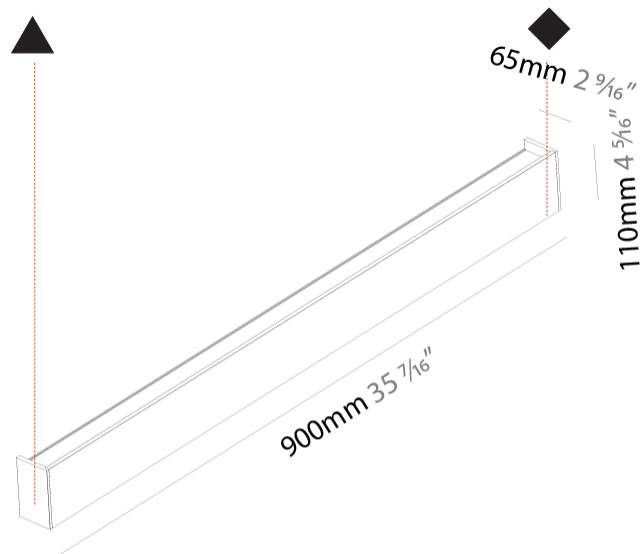

GENERAL

Series: Never Ending
Brand: Prolicht
Division: Architectural
Mounting Type: Surface
Mounting Location: Wall
Subcategory: Profile

PHYSICAL

Shape: Rectangle
Length (mm): 900
Length (in): 35 7/16
Height (mm): 110
Depth (mm): 65
Height (in): 4 5/16
Depth (in): 2 9/16
Light Distribution: Direct / Indirect
Weight (kg): 3.5
Weight (lbs): 7.71
Diffuser: PMMA - Opal
Fixture Finish: ANA / SSR / BKV / CWI / CRY / HAB / MSR / UFT / ITA / RUA / OGR / FTG / MYG / RWR / LOD / PUS / FRO / FUP / KIA / POP / BLS / SPG / MEY / GOH / GUM / CHC / COM / ABZ / JAG / OBR / MOS / ROR
Fixture Material: Extruded Aluminum

ELECTRICAL

Lamp Type: LED (Zhaga Standard)
Input Wattage (W): 15
Total Output Wattage (W): 12 / 11.1 (3500K)
Dimming: Non-Dimming / Phase Dimming (120Vac only) / 0-10V Dimming
Driver Included: Yes
Driver Location: Integrated
Driver Type: Constant Current - 120 / 277Vac
Driver Class: Class 2
Input Voltage (V): 120 - 277
Constant Current (MA): 350 / 375 (3500K)

LED

Color Temperature (°K): 3000 / 3500 / 4000
Max. Delivered Lumen (lm): 920 / 951 / 970
CRI: >80 CRI
Lamp Life (hrs): 50000

OPTICAL

RATINGS AND CERTIFICATIONS

Certified By: Certified for North American Standards
IP rating: IP20

PROJECT
TYPE
SPECIFIER
QUANTITY
DATE