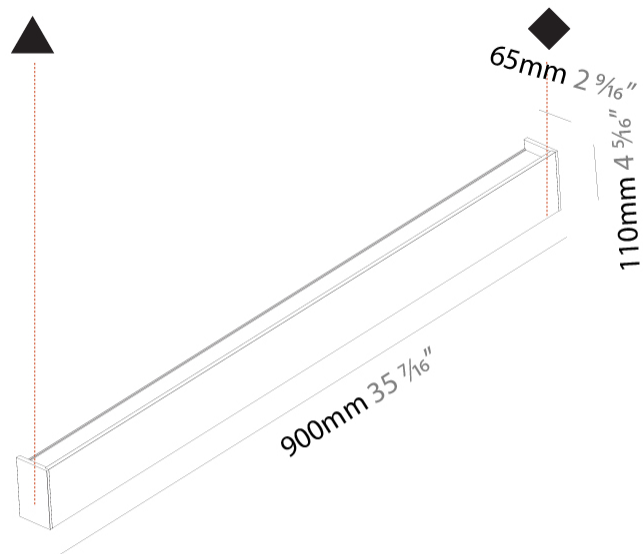

GENERAL

Series: Never Ending
Partner: Prolicht
Division: Architectural
Installation: Surface
Product Type: Linear Profiles
Mounting Location: Wall
Light Distribution: Direct / Indirect

PHYSICAL

Shape: Rectangle
Length (mm): 900
Length (in): 35 7/16
Height (mm): 110
Depth (mm): 65
Height (in): 4 5/16
Depth (in): 2 3/16
Weight (kg): 3.5
Weight (lbs): 7.71
Diffuser: PMMA - Opal
Fixture Finish: [ANA / SSR / BKV / CWI / CRY / HAB / MSR / UFT / ITA / RUA / OGR / FTG / MYG / RWR / LOD / PUS / FRO / FUP / KIA / POP / BLS / SPG / MEY / GOH / CHC / COM / ABZ / JAG / OBR / MOS / ROR](#)
Fixture Material: Extruded Aluminum

ELECTRICAL

Lamp Type: LED (Zhaga Standard)
Input Wattage (W): 15
Total Output Wattage (W): 12 / 11.1 (3500K)
Dimming: [Non-Dimming / Phase Dimming (120Vac only) / 0-10V Dimming](#)
Driver Included: Yes
Driver Location: Integrated
Driver Type: Constant Current - 120 / 277Vac
Driver Class: Class 2
Input Voltage (V): 120 - 277
Constant Current (MA): 350 / 375 (3500K)

LED

Color Temperature (°K): [3000 / 3500 / 4000](#)
Max. Delivered Lumen (lm): 920 / 951 / 970
CRI: >80 CRI
Lamp Life (hrs): 50000

OPTICAL

RATINGS AND CERTIFICATIONS

Certified By: Certified for North American Standards
IP rating: IP20

PROJECT
TYPE
SPECIFIER
QUANTITY
DATE