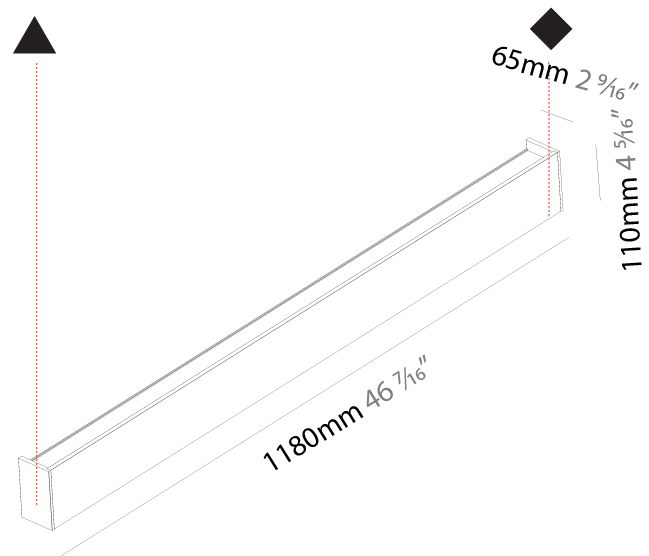

GENERAL

Series: Never Ending
Partner: Prolicht
Division: Architectural
Installation: Surface
Product Type: Linear Profiles
Mounting Location: Wall
Light Distribution: Direct / Indirect

PHYSICAL

Shape: Rectangle
Length (mm): 1180
Length (in): 46 ⁷/₁₆
Height (mm): 110
Depth (mm): 65
Height (in): 4 ⁵/₁₆
Depth (in): 2 ³/₁₆
Weight (kg): 4.4
Weight (lbs): 9.70
Diffuser: PMMA - Opal
Fixture Finish: [ANA / SSR / BKV / CWI / CRY / HAB / MSR / UFT / ITA / RUA / OGR / FTG / MYG / RWR / LOD / PUS / FRO / FUP / KIA / POP / BLS / SPG / MEY / GOH / CHC / COM / ABZ / JAG / OBR / MOS / ROR](#)
Fixture Material: Extruded Aluminum

ELECTRICAL

Lamp Type: LED (Zhaga Standard)
Input Wattage (W): 20
Total Output Wattage (W): 16 / 14.8 (3500K)
Dimming: [Non-Dimming / Phase Dimming (120Vac only) / 0-10V Dimming](#)
Driver Included: Yes
Driver Location: Integrated
Driver Type: Constant Current - 120 / 277Vac
Driver Class: Class 2
Input Voltage (V): 120 - 277
Constant Current (MA): 350 / 500 (3500K)

LED

Color Temperature (°K): [3000 / 3500 / 4000](#)
Max. Delivered Lumen (lm): 1220 / 1264 / 1290
CRI: >80 CRI
Lamp Life (hrs): 50000

OPTICAL

RATINGS AND CERTIFICATIONS

Certified By: Certified for North American Standards
IP rating: IP20

PROJECT
TYPE
SPECIFIER
QUANTITY
DATE