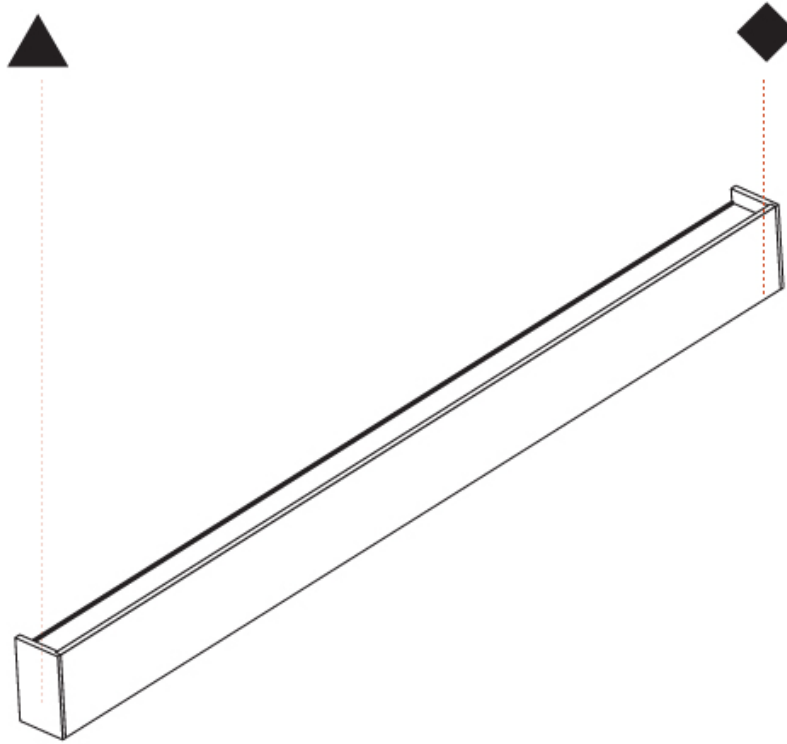

A33282-

PROJECT _____

TYPE _____

SPECIFIER _____

QUANTITY _____

DATE _____