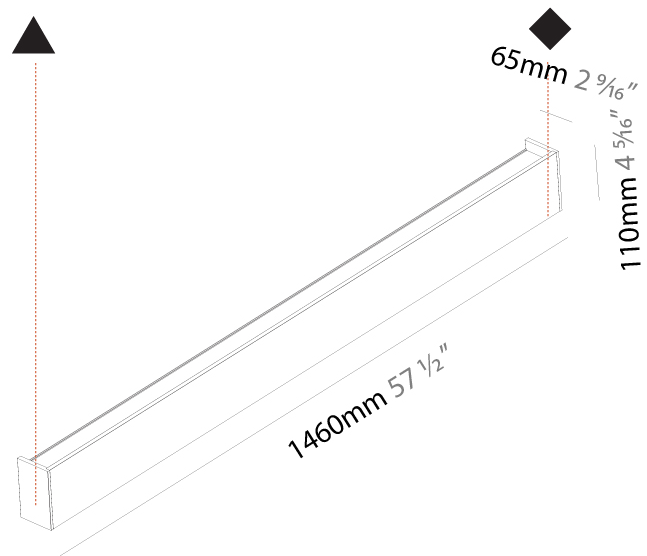

GENERAL

Series: Never Ending
Partner: Prolicht
Division: Architectural
Installation: Surface
Product Type: Linear Profiles
Mounting Location: Wall
Light Distribution: Direct / Indirect

PHYSICAL

Shape: Rectangle
Length (mm): 1460
Length (in): 57 1/2
Height (mm): 110
Height (in): 4 5/16
Extension (mm): 65
Extension (in): 2 9/16
Weight (kg): 5.3
Weight (lbs): 11.68
Diffuser: PMMA - Opal
Fixture Finish: [ANA / SSR / BKV / CWI / CRY / HAB / MSR / UFT / ITA / RUA / OGR / FTG / MYG / RWR / LOD / PUS / FRO / FUP / KIA / POP / BLS / SPG / MEY / GOH / CHC / COM / ABZ / JAG / OBR / MOS / ROR](#)
Fixture Material: Extruded Aluminum

ELECTRICAL

Lamp Type: LED (Zhaga Standard)
Input Wattage (W): 25
Total Output Wattage (W): 20 / 18.5 (3500K)
Dimming: [Non-Dimming / Phase Dimming (120Vac only) / 0-10V Dimming](#)
Driver Included: Yes
Driver Location: Integrated
Driver Type: Constant Current - 120/277Vac
Driver Class: Class 2
Input Voltage (V): 120 - 277
Constant Current (MA): 350 / 625 (3500K)

LED

Color Temperature (°K): [3000 / 3500 / 4000](#)
Max. Delivered Lumen (lm): 1530 / 1578 / 1610
CRI: >80 CRI
Lamp Life (hrs): 50000

OPTICAL

RATINGS AND CERTIFICATIONS

Certified By: Certified for North American Standards
IP rating: IP20

PROJECT
TYPE
SPECIFIER
QUANTITY
DATE